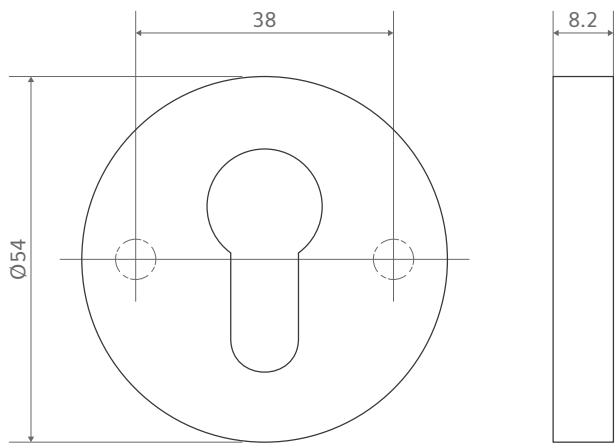

STAINLESS STEEL EURO PROFILE

APECS Stainless Steel euro profile concealed fixed round rose escutcheon is made of grade 304 stainless steel and is suitable for low temperatures and highly humidity environments. It is a great match for APECS Stainless Steel Handles to complete the look in commercial and residential doors.

- 304 Stainless Steel for high corrosion resistance
- Both options of bolt through and screw fixings included
- Concealed fix round rose

Material	Grade 304 Stainless Steel
Rose diameter	54mm
Rose thickness	8.2mm
Finish	Satin