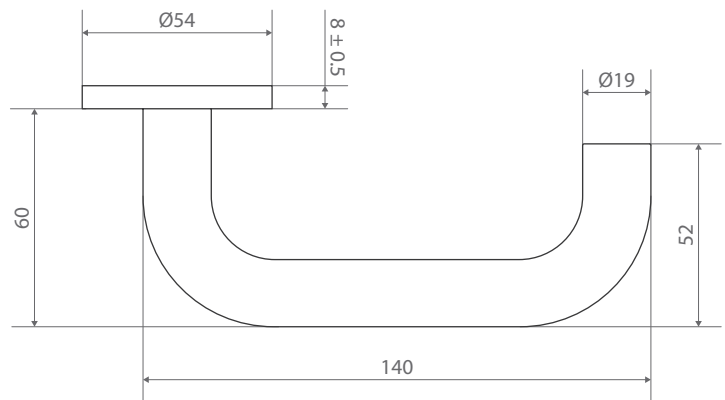

- 304 Stainless Steel for high corrosion resistance
- Both options of bolt through and screw fixings included
- Concealed-fix press-on rose
- 110mm spindle included
- Sold in pairs
- Matching accessories available

Material	Grade 304 Stainless Steel
Rose diameter	54mm
Handle length	140mm
Handle diameter	19mm
Spindle length	110mm
Finish	Satin

WEATHERPROOF

LAB TESTED